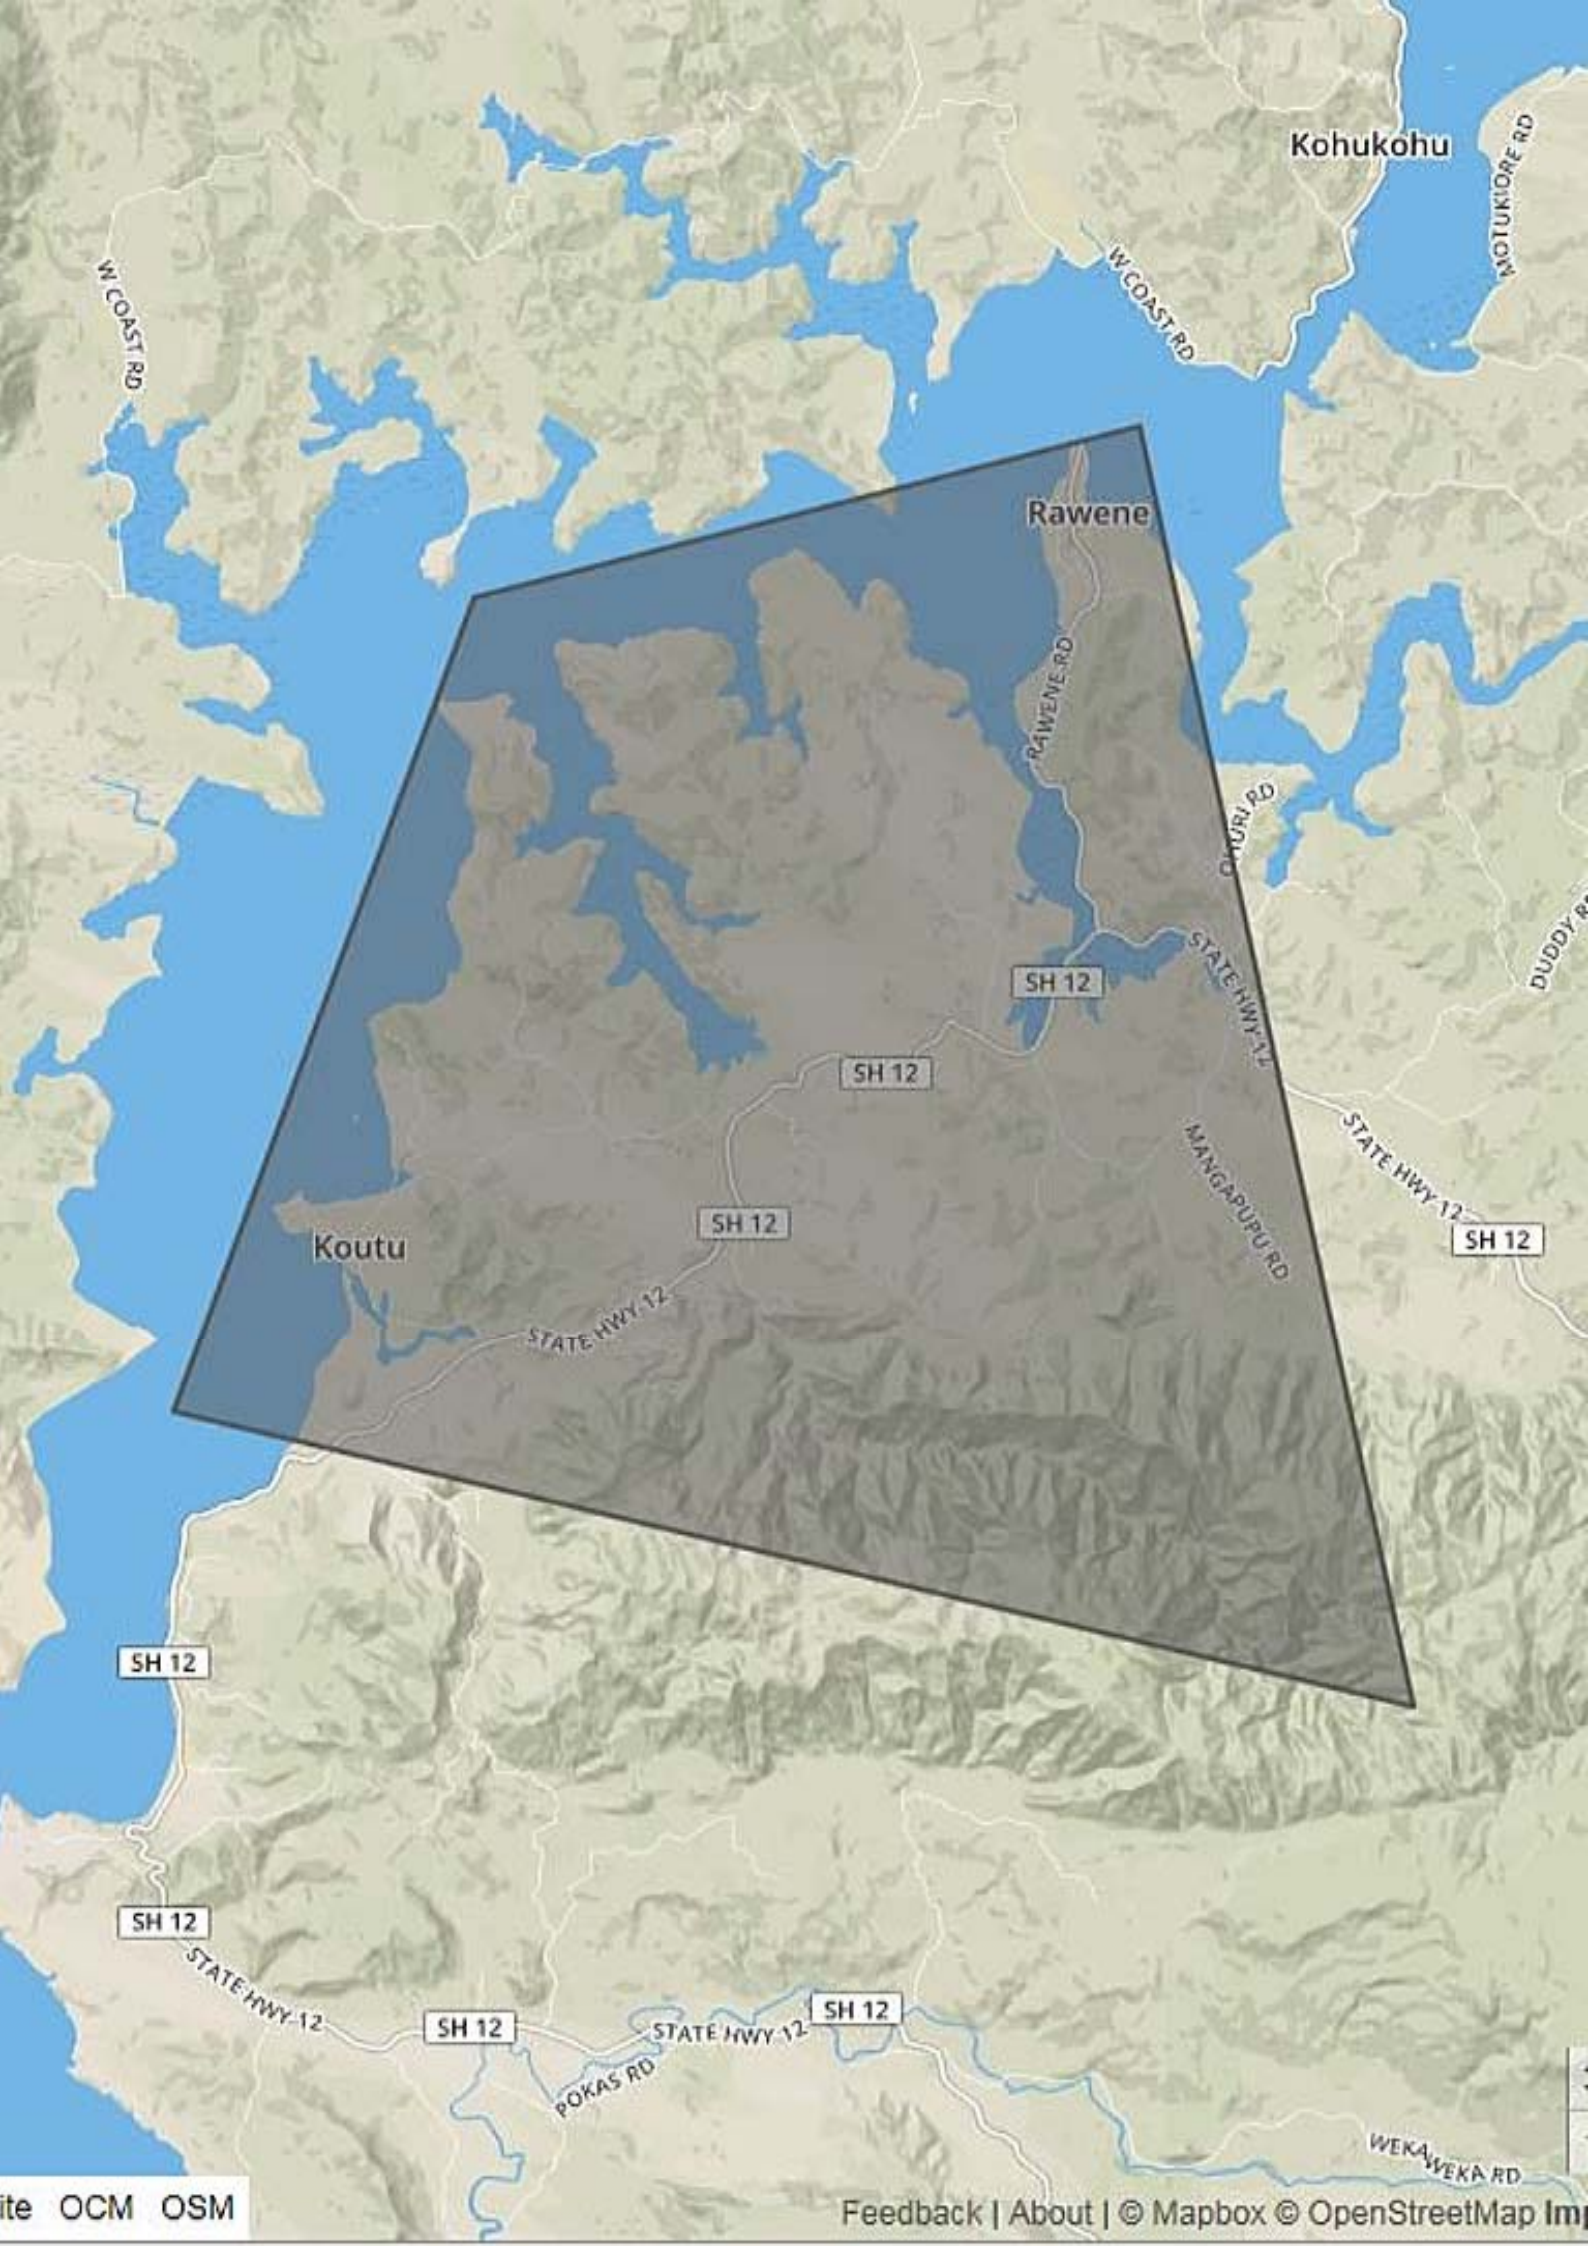

Kaitiaki

Whangarei

Great Barrier Island

SH 1

Auckland

Pukekohe

Thames

Kohukohu

N COAST RD

W COAST RD

MOTUKIORE RD

Rawene

RAWENE RD

CHURCH RD

SH 12

STATE HWY 12

DUDDY RD

Koutu

SH 12

STATE HWY 12

MANGARAPU RD

STATE HWY 12

SH 12

SH 12

SH 12

STATE HWY 12

SH 12

STATE HWY 12

SH 12

POKAS RD

WEKA WEKA RD